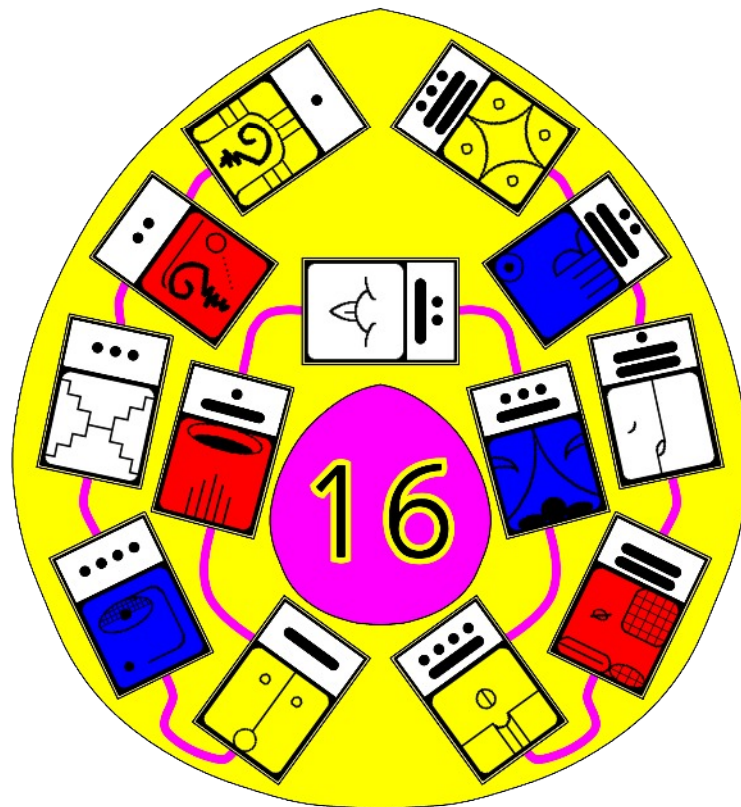

Galactic Night
	George Harrison

	Solar Seed
	Ronald Reagan

	Planetary Serpent
	Lee Majors

	Spectral Worldbr'r
	Erwin Rommel

	Crystal Hand
	Al Pacino

	Cosmic Star
	Marcel Marceau
	Mariah Carey

	Resonant Wind
	King Philippe VI
	Ziggy Marley
	Simon LeBon